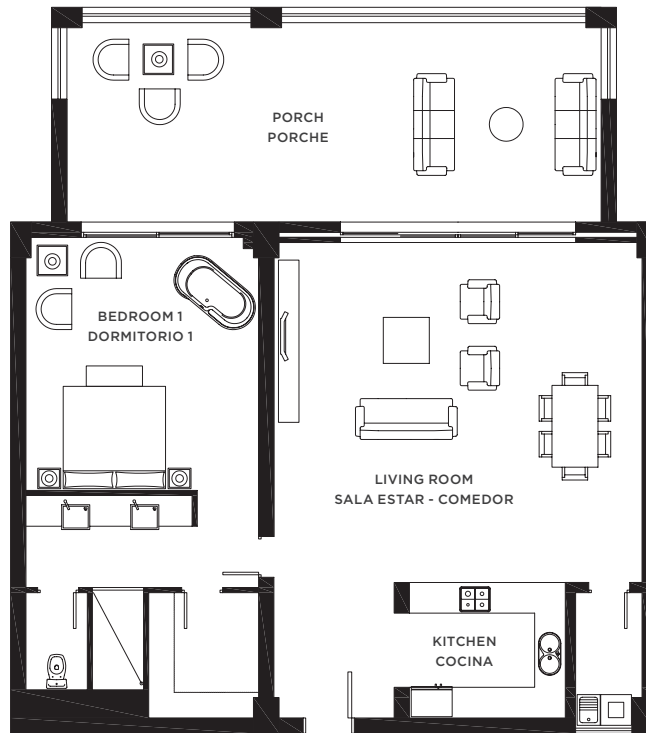

RESIDENCES 1 BEDROOM

ROOMS/SUPERFICIES UTILES

- Living room/Sala estar - Comedor 505 ft²/47 m²
- Kitchen/Cocina 86 ft²/8 m²
- Bedroom 1/Dormitorio 1 441 ft²/41 m²

FEATURES/SUPERFICIES CONSTRUIDAS

- Housing/Vivienda 1,323 ft²/123 m²
- Porch/Porche 495 ft²/46 m²